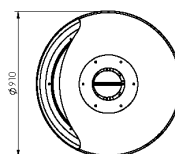

## 1 Side

Ecodesign	No
HRP. Heat-resistant Paint	Ok
Finish RAL color	No
Outside air intake Ø	Opt
Rotating System	Opt
Combustion	Wood
Wall mount bracket	No
Conexión Ø tubo	H 200
Connection Ø pipe	Ok
Net weight in kg	150
Gross weight in kg	170
Approximate packaging	<b>1230 x 1230 x 1800 mm</b>
CO (mg/Nm <sup>3</sup> )	-
Nox (mg/Nm <sup>3</sup> )	-
VOC (mg/Nm <sup>3</sup> )	-
Performance(%)	<b>33%</b>
Power (kW)	<b>8,9 Kw</b>
Particles (mg/Nm <sup>3</sup> )	-
Average Smoke Temperature	-
Mass Flow	-
Minimum Safety distance (mm)	<b>1500 mm</b>