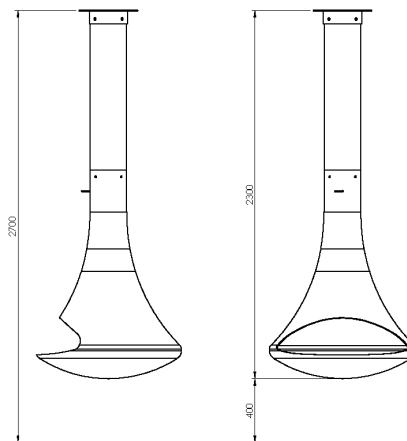

# TECHNICAL DATA DORIA CENTRAL

## 1 Side

Ecodesign	No
HRP. Heat-resistant Paint	Ok
Finish RAL color	No
Outside air intake Ø	Opt
Rotating System	Opt
Combustion	Wood
Wall mount bracket	No
Conexión Ø tubo	H 200
Connection Ø pipe	Ok
Net weight in kg	150
Gross weight in kg	170
Approximate packaging	<b>1230 x 1230 x 1800 mm</b>
CO (mg/Nm <sup>3</sup> )	-
Nox (mg/Nm <sup>3</sup> )	-
VOC (mg/Nm <sup>3</sup> )	-
Performance(%)	<b>33%</b>
Power (kW)	<b>8,9 Kw</b>
Particles (mg/Nm <sup>3</sup> )	-
Average Smoke Temperature	-
Mass Flow	-
Minimum Safety distance (mm)	<b>1500 mm</b>