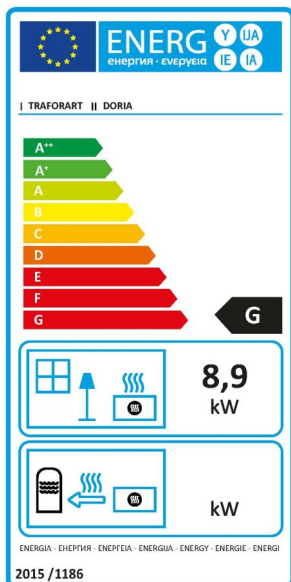

# TECHNICAL DATA DORIA CENTRAL

## 1 Side

Ecodesign	No
HRP. Heat-resistant Paint	Ok
Finish RAL color	No
Outside air intake Ø	Opt
Rotating System	Opt
Combustion	Wood
Wall mount bracket	No
Conexión Ø tubo	H 200
Connection Ø pipe	Ok
Net weight in kg	150
Gross weight in kg	170
Approximate packaging	<b>1230 x 1230 x 1800 mm</b>
CO (mg/Nm <sup>3</sup> )	-
Nox (mg/Nm <sup>3</sup> )	-
VOC (mg/Nm <sup>3</sup> )	-
Performance(%)	<b>33%</b>
Power (kW)	<b>8,9 Kw</b>
Particles (mg/Nm <sup>3</sup> )	-
Average Smoke Temperature	-
Mass Flow	-
Minimum Safety distance (mm)	<b>1500 mm</b>